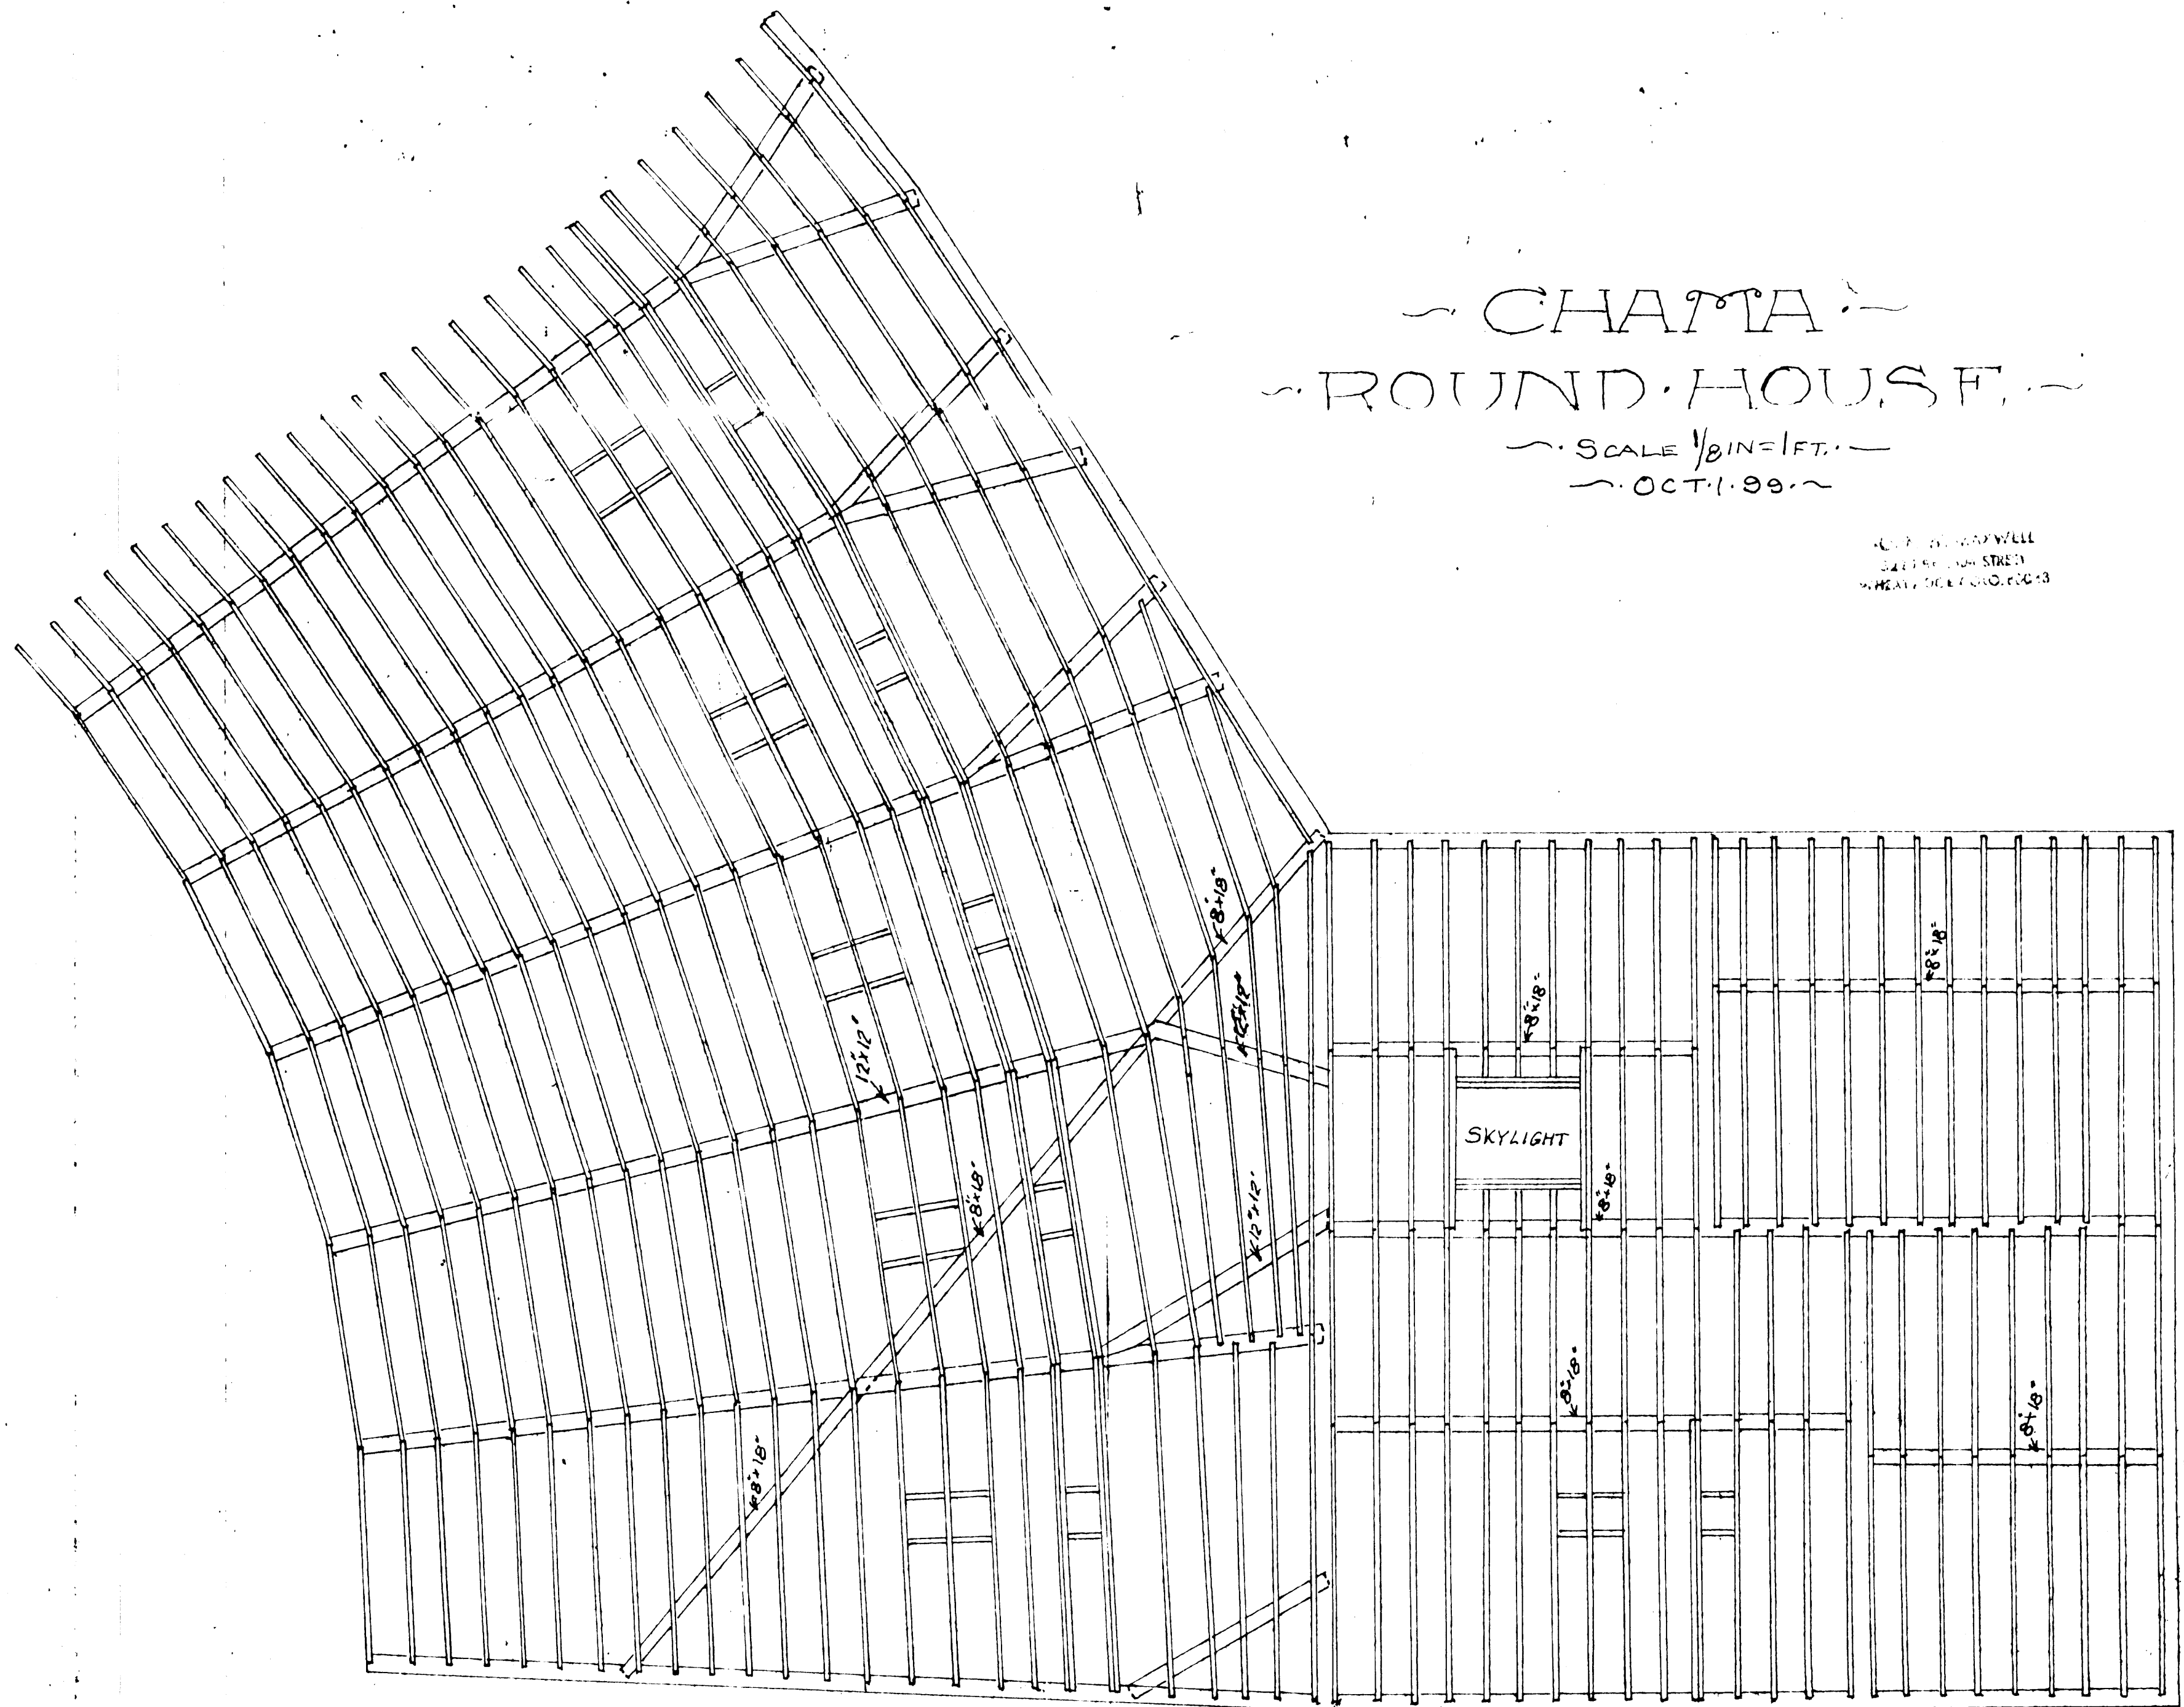

~ CHARTA ~  
~ ROUND HOUSE ~

~ SCALE 1/8" = 1 FT. ~  
~ OCT. 1909 ~

W. B. WALKER  
347 N. 10TH STREET  
WHEATON, ILL.

~ ROOF PLAN ~