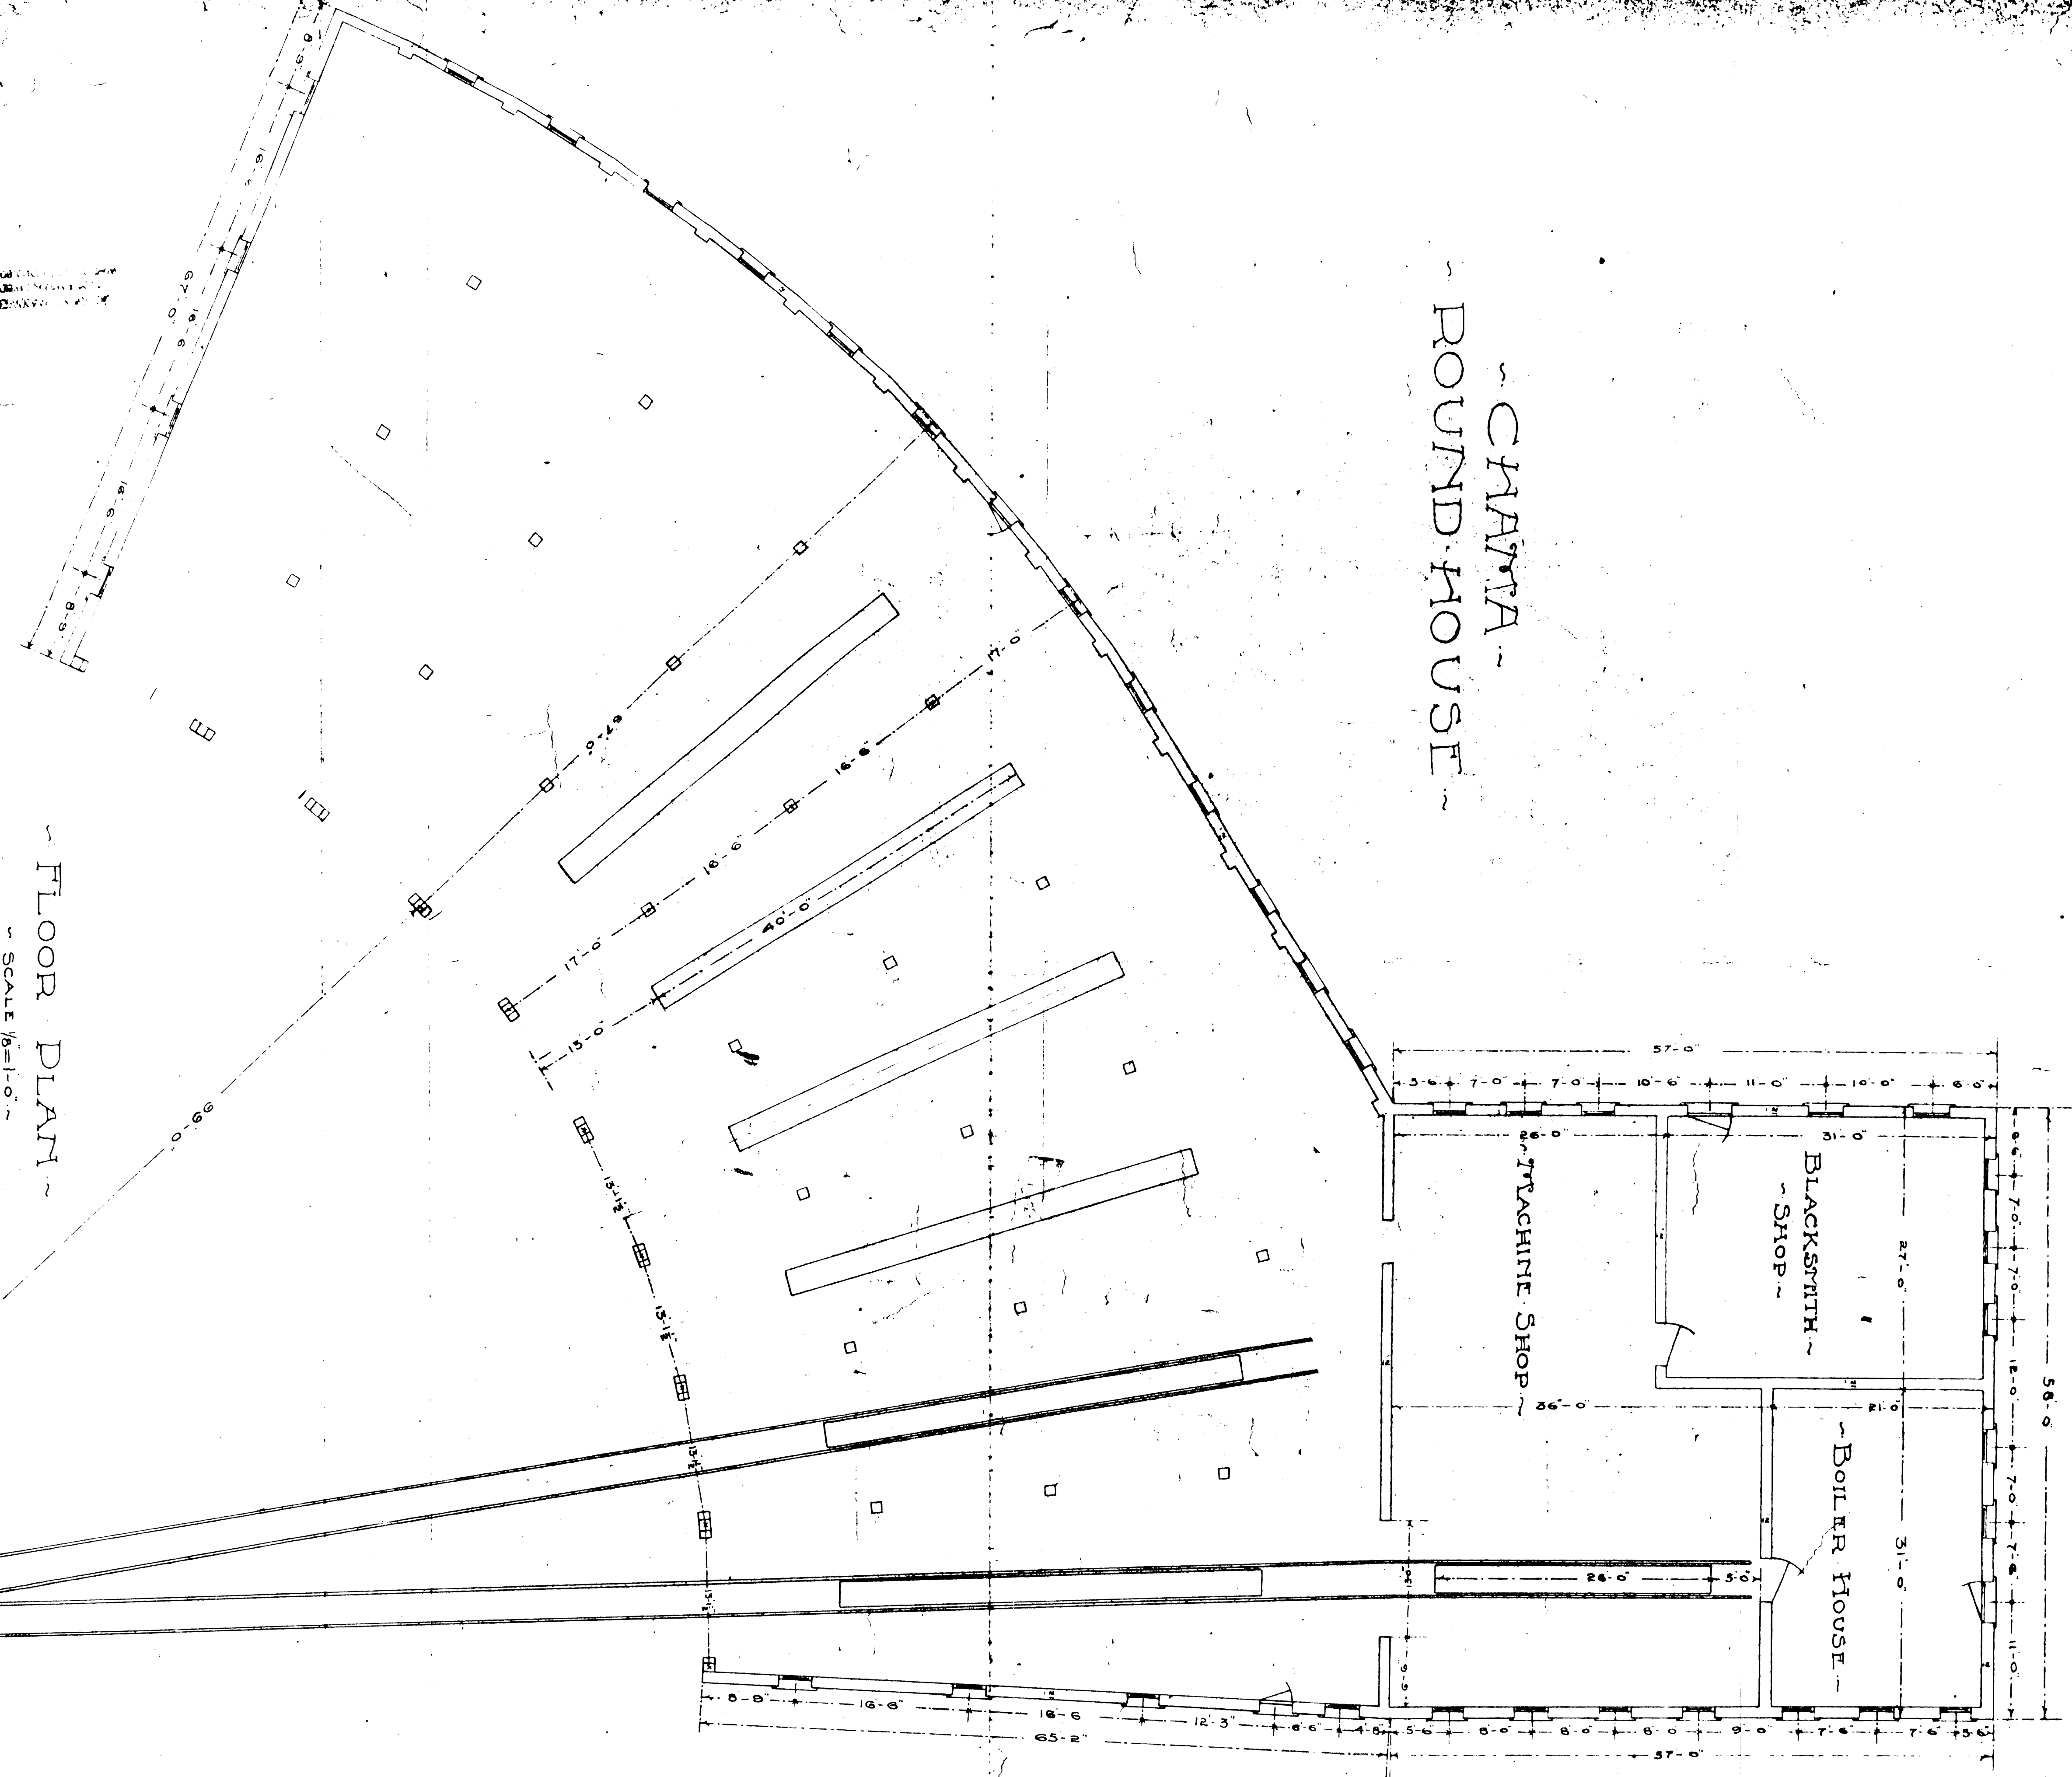

CHARTA  
ROUND HOUSE

FLOOR PLAN

SCALE 1/8"=1'-0"  
OCT 1 1907